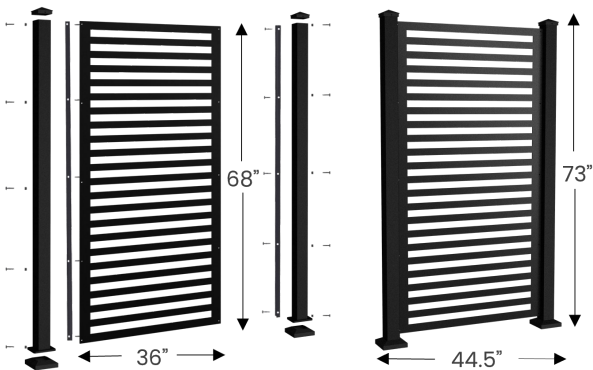

Product Description

All Sunbelly Privacy Screen products are made from UV-enhanced powder coated aluminum and are rust and maintenance free. The posts are welded for extra strength, and screens are laser-cut for perfect precision.

Create shade on your deck, give yourself some privacy from your neighbor, or add visual interest to a landscaping project. Sunbelly's one-of-a-kind aluminum privacy panels will add style & function to your private getaway. Sunbelly Privacy Screens are ideal for decks, porches, restaurant patios, as office partitions, room dividers, and more.

Materials

Laser-cut powder coated aluminum

Fire and Smoke Rating: Fireproof

Limitations

Sunbelly Privacy Screens do not add to the structural load bearing capacity of the substrate to which it is being applied. All products have been designed to provide privacy and/or a partition only.

Product Dimensions